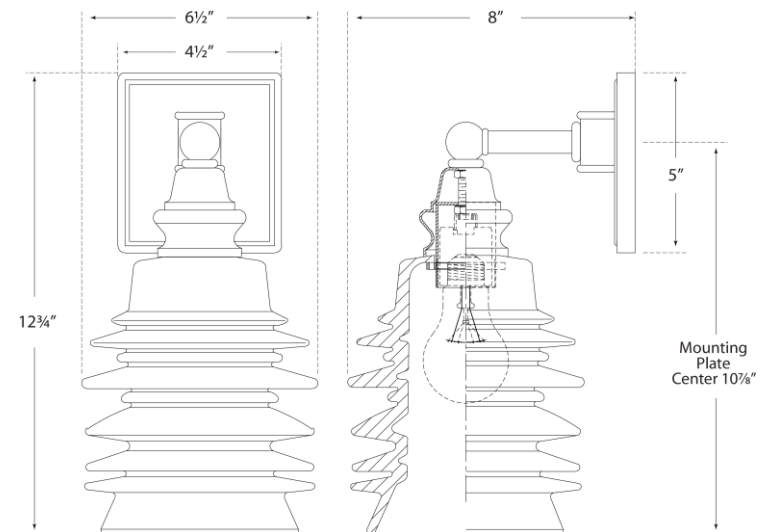

### Covington Sconce

Item # CHD 2472AB-CG

Designer: Chapman & Myers

Height: 12.75"

Width: 6.5"

Extension: 8"

Backplate: 4.5" x 5" Rectangle

Finishes: AB, AN, BZ, PN

Glass Options: CG

Socket: E26 Keyless

Wattage: 60 A

©EFC DESIGNS

circa LIGHTING®