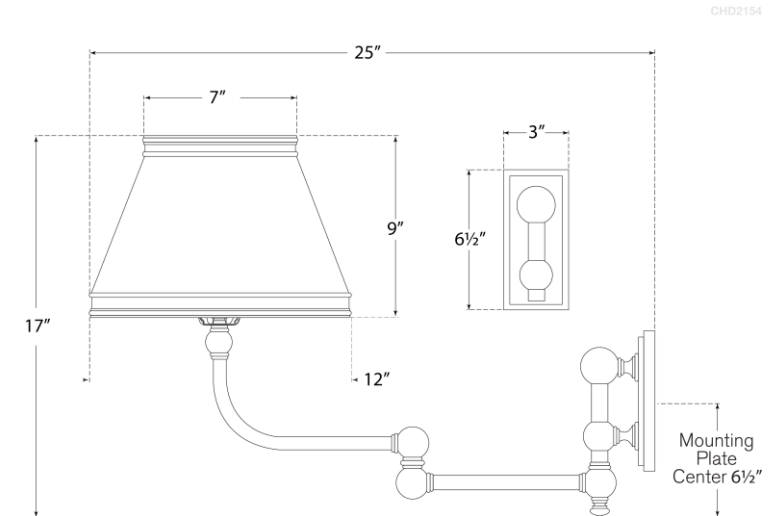

## Pimlico Swing Arm

Item # CHD 2154AB-LCC

Designer: Chapman & Myers

Height: 17"

Extension: 25"

Backplate: 3" x 6.5" Rectangle

Finishes: AB, AN, PN

Shade Treatments: LCC, NP

Shade Details: 7" x 12" x 9"

Socket: E26 Hi-Lo

Wattage: 60 A

Note: Cord Cover Included

©EFC DESIGNS

circa LIGHTING®