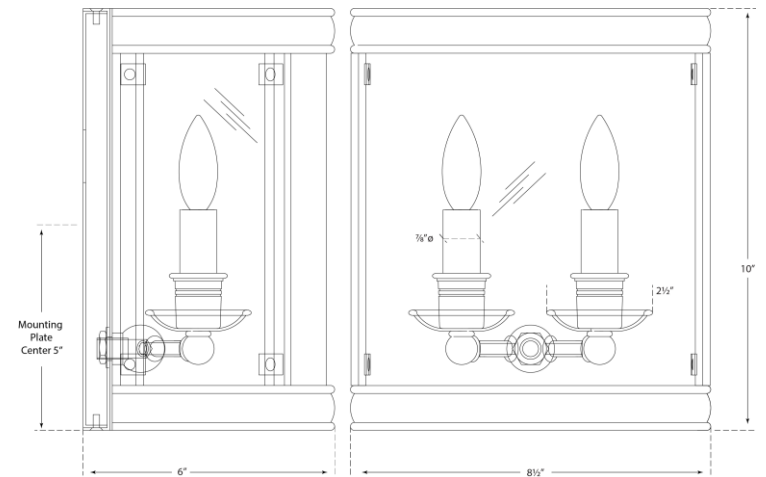

SPEC SHEET

Edwardian Medium Half Round Wall Lantern

Item # CHD 2000AB

Designer: Chapman & Myers

Height: 10"

Width: 8.5"

Extension: 6"

Backplate: 8.5" x 10" Rectangle

Finishes: AB, AN, BZ, PN

Glass Options: CG

Socket: 2 - E12 Candelabra

Wattage: 2 - 60 C

Note: Polished Aluminum Inside Back

©EFC DESIGNS

circa LIGHTING®