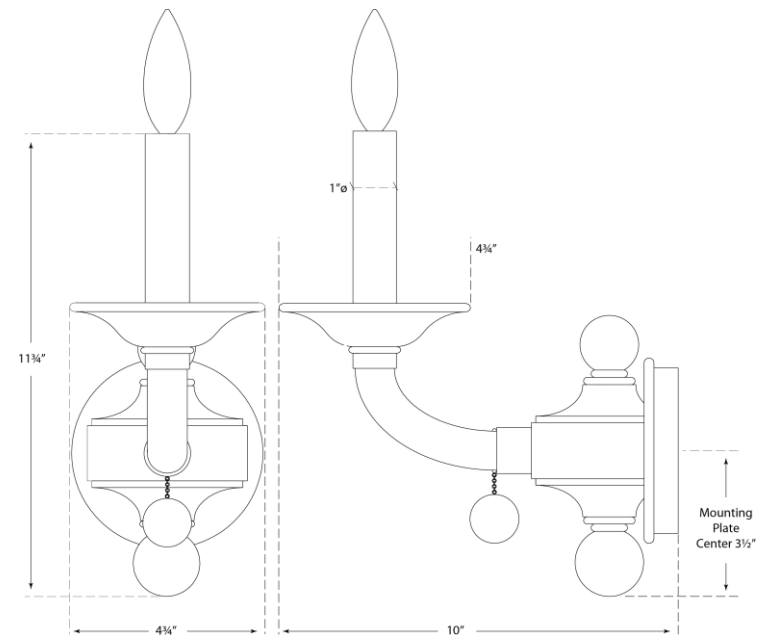

## Stacked Ball Sconce

Item # CHD 1525PN

Designer: Chapman & Myers

Height: 11.75"

Width: 4.75"

Extension: 10"

Backplate: 4.25" Round

Finishes: PN

Socket: E12 Candelabra

Wattage: 40 C

©EFC DESIGNS

circa LIGHTING®