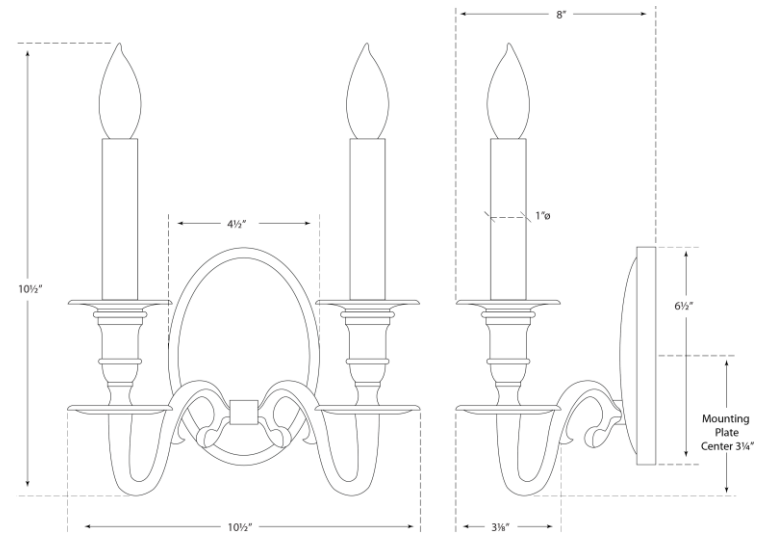

SPEC SHEET

Grosvenor House Double Sconce

Item # CHD 1139AB

Designer: Chapman & Myers

Height: 10.5"

Width: 10.5"

Extension: 8"

Backplate: 4.5" x 6.5" Oval

Finishes: AB, AN, BZ, PS, SN

Socket: 2 - E12 Candelabra

Wattage: 2 - 60 C

Note: CHS109S Shade Sold Separately | Use 40 Watt Frosted Type "B" with Clip On Shade

©EFC DESIGNS

circa LIGHTING®