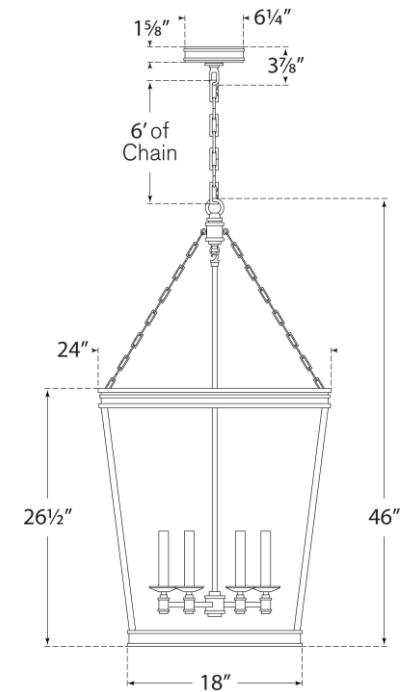

SPEC SHEET

Launceton Large Square Lantern

Item # CHC 5612AB-CG

Designer: E. F. Chapman

Height: 46"

Width: 24"

Canopy: 6.25" Round

Finishes: AB, AN, BZ, PN

Glass Options: CG

Socket: 4 - E12 Candelabra

Wattage: 4 - 60 C

Note: Requires Special Assembly and Installation

©EFC DESIGNS

circa LIGHTING®