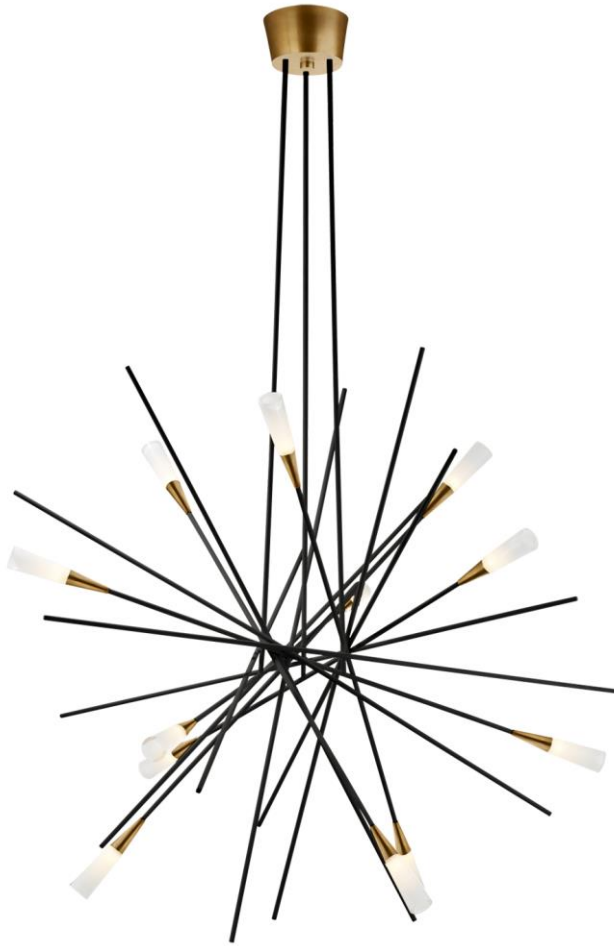

SPEC SHEET

Stellar Large Chandelier

Item # CHC 5600BLK

Designer: Chapman & Myers

O/A Height: 54.25"

Fixture Height: 31.5"

Min. Custom Height: 38"

Width: 38.25"

Canopy: 5.25" Round

Finishes: BLK, G, WHT

Trim Options: FA

Socket: Dedicated LED

Wattage: 55w (4400lm)

Top View(1:2)

Side View