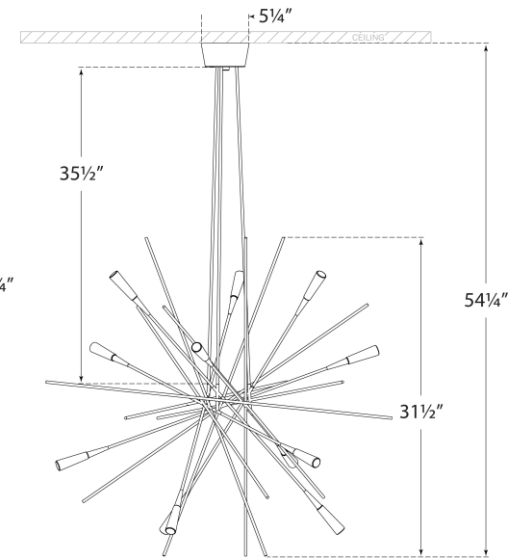

SPEC SHEET

Stellar Large Chandelier

Item # CHC 5600BLK

Designer: Chapman & Myers

O/A Height: 54.25"

Fixture Height: 31.5"

Min. Custom Height: 38"

Width: 38.25"

Canopy: 5.25" Round

Finishes: BLK, G, WHT

Trim Options: FA

Socket: Dedicated LED

Wattage: 55w (4400lm)

Top View(1:2)

Side View