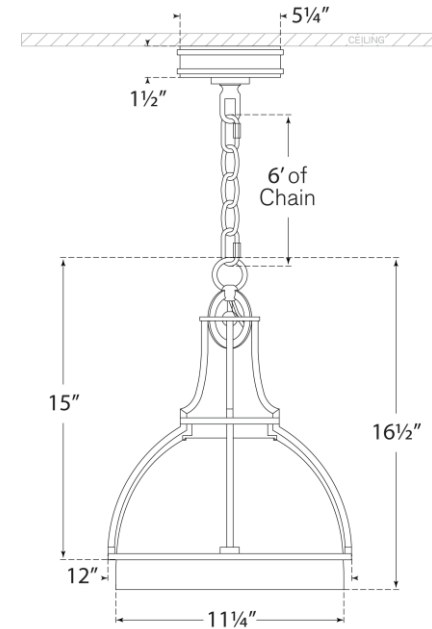

SPEC SHEET

Gracie Medium Dome Pendant

Item # CHC 5481AB-CG

Designer: Chapman & Myers

Height: 16.25"

Width: 12"

Canopy: 5.25" Round

Finishes: AB, AN, BZ, PN

Glass Options: CG, WG

Socket: Dedicated LED

Wattage: 15w (1300lm)

Note: UL Only

Front View