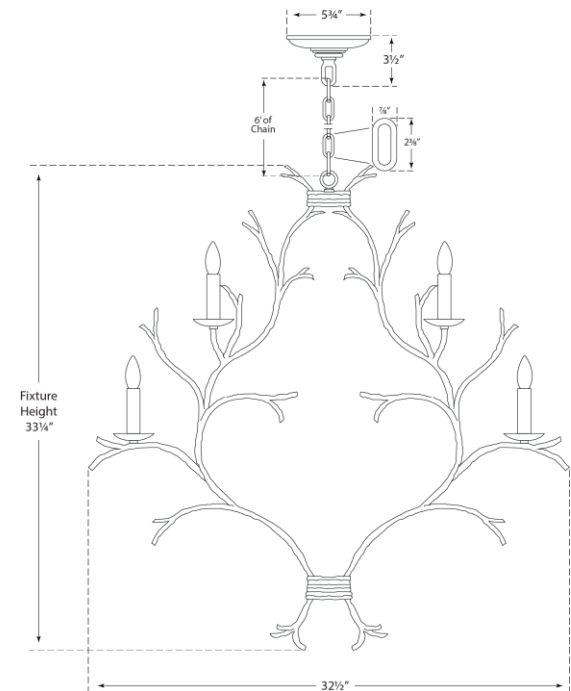

SPEC SHEET

Branch Open Frame Chandelier

Item # CHC 5470OW

Designer: Chapman & Myers

Height: 33.25"

Width: 32.5"

Canopy: 5.75" Round

Finishes: OW

Socket: 12 - E12 Candelabra

Wattage: 12 - 25 C

Note: French Wired

©EFC DESIGNS

circa LIGHTING®