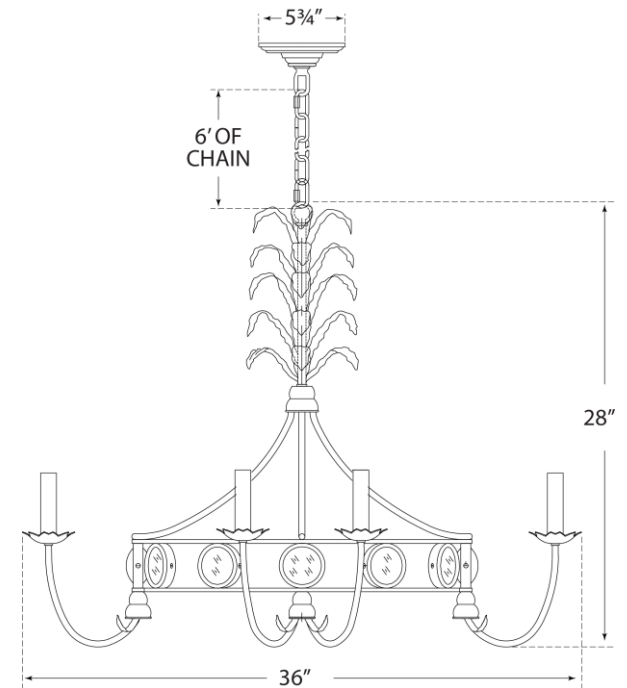

SPEC SHEET

Gramercy Medium Ring Chandelier

Item # CHC 5377GI

Designer: E. F. Chapman

Height: 28"

Width: 36"

Canopy: 5.75" Round

Finishes: GI

Socket: 8 - E12 Candelabra

Wattage: 8 - 40 C

©EFC DESIGNS

circa LIGHTING®