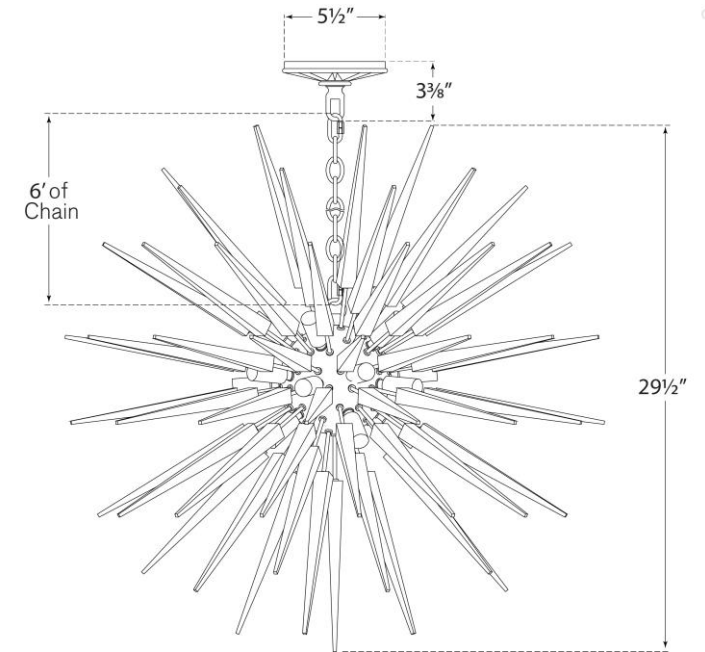

SPEC SHEET

Quincy Medium Sputnik Chandelier

Item # CHC 5287AB-CA

Designer: Chapman & Myers

Height: 30"

Width: 30"

Canopy: 5.75" Round

Finishes: AB, PN

Socket: 20 - E12 Candelabra

Wattage: 20 - 25 C

©EFC DESIGNS

circa LIGHTING®