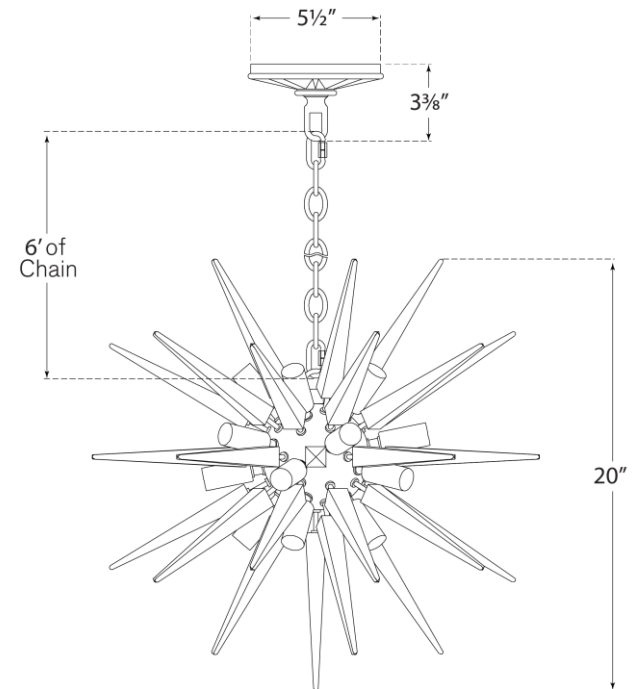

SPEC SHEET

Quincy Small Sputnik Chandelier

Item # CHC 5286PN-CA

Designer: Chapman & Myers

Height: 20"

Width: 20"

Canopy: 5.75" Round

Finishes: AB, PN

Socket: 20 - E12 Candelabra

Wattage: 20 - 25 C

©EFC DESIGNS

CHC5286