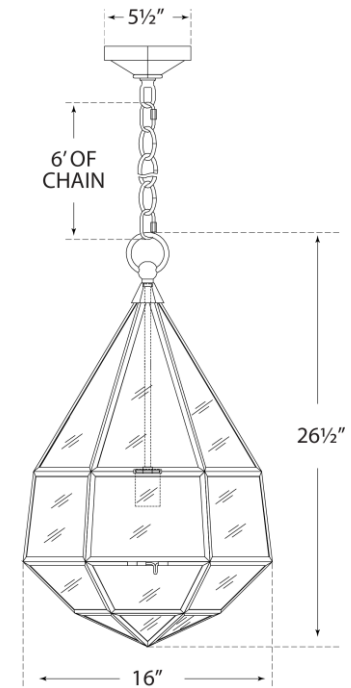

### Girard Medium Tapered Hex Lantern

Item # CHC 5231BSL-AM

Designer: Chapman & Myers

Height: 26.5"

Width: 16"

Canopy: 5.5" Hexagon

Finishes: BSL

Glass Options: AM

Socket: E26 Keyless

Wattage: 75 A

©EFC DESIGNS

circa LIGHTING®