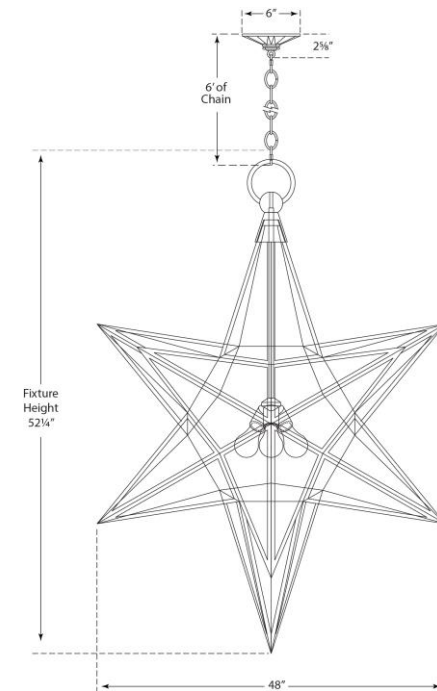

SPEC SHEET

Moravian XL Star Lantern

Item # CHC 5213AI-AM

Designer: Chapman & Myers

Height: 52.25"

Width: 48"

Canopy: 6" Round

Finishes: AI, BSL, GI

Glass Options: AM

Socket: 3 - E26 Keyless

Wattage: 3 - 60 A

©EFC DESIGNS

circa LIGHTING®