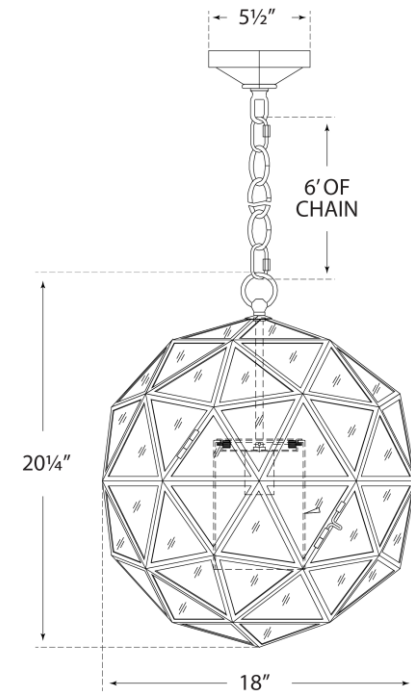

### Zeno Medium 80 Facet Hedron Lantern

Item # CHC 5203GI-AM

Designer: E. F. Chapman

Height: 20.25"

Width: 18"

Canopy: 5.5" Hexagon

Finishes: AI, GI

Glass Options: AM

Socket: E26 Keyless

Wattage: 75 A

©EFC DESIGNS

circa LIGHTING®