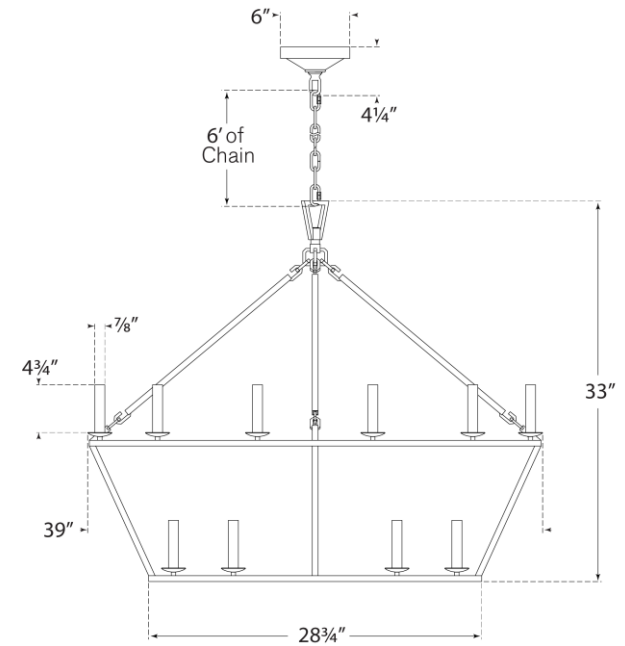

SPEC SHEET

Darlana Large Two-Tiered Ring Chandelier

Item # CHC 5179AI

Designer: Chapman & Myers

Height: 33"

Width: 40"

Canopy: 6" Round

Finishes: AI, GI, PN

Socket: 20 - E12 Candelabra

Wattage: 20 - 40 C

©EFC DESIGNS

CHC5179