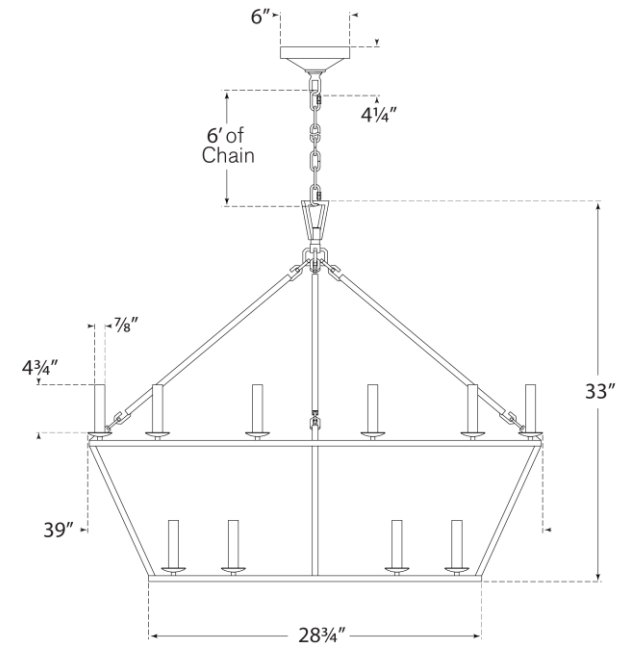

SPEC SHEET

Darlana Large Two-Tiered Ring Chandelier

Item # CHC 5179AI

Designer: E. F. Chapman

Height: 33"

Width: 40"

Canopy: 6" Round

Finishes: AI, GI, PN

Socket: 20 - E12 Candelabra

Wattage: 20 - 40 C

©EFC DESIGNS

CHC5179

circa LIGHTING®