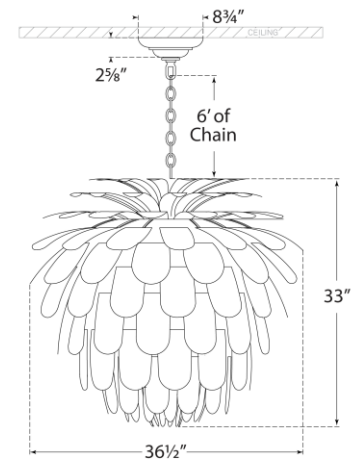

SPEC SHEET

Cynara Grande Chandelier

Item # CHC 5158MBK/G

Designer: Chapman & Myers

Height: 33"

Width: 36.5"

Canopy: 8.75" Round

Finishes: BSL, G, MBK/G, WHT/G

Socket: 6 - E12 Candelabra

Wattage: 6 - 40 C

©EFC DESIGNS

Top View

Side View