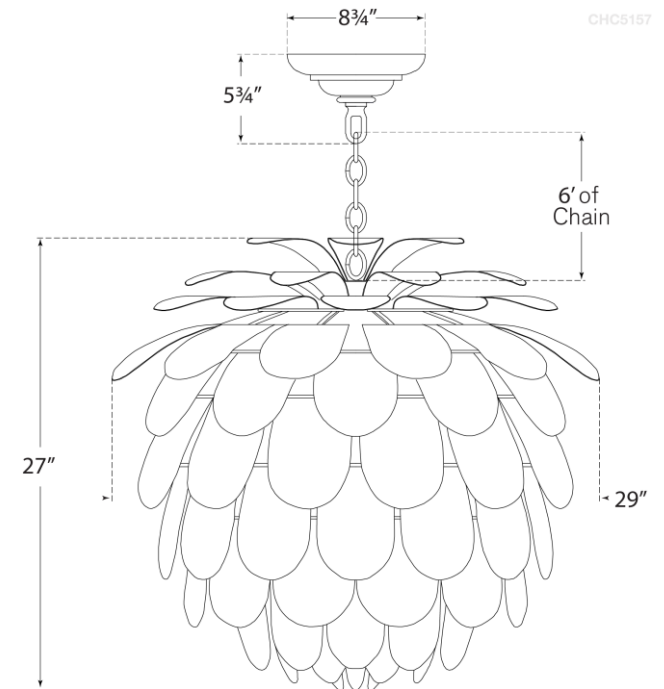

SPEC SHEET

Cynara Large Chandelier

Item # CHC 5157BSL

Designer: Chapman & Myers

Fixture Height: 27"

Width: 29"

Canopy: 8.75" Round

Finishes: BSL, G, MBK, WHT

Socket: E26 Keyless

Wattage: 100 A

©EFC DESIGNS

circa LIGHTING®