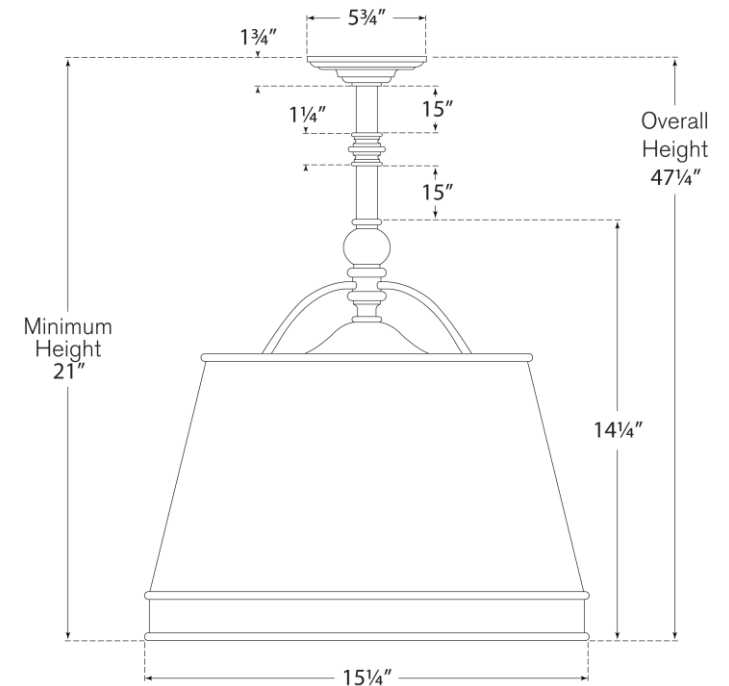

### Sloane Single Shop Light

Item # CHC 5101AB-AB

Designer: Chapman & Myers

O/A Height: 47.25"

Min. Custom Height: 21"

Width: 15.5"

Canopy: 5.75" Round

Finishes: AB, AN, BZ

Shade Treatments: AB, AN, BZ, L

Shade Details: 11.5" x 15.5" x 10"

Socket: 2 - E26 Keyless

Wattage: 2 - 60 A

Note: Custom Height Available

©EFC DESIGNS

circa LIGHTING®