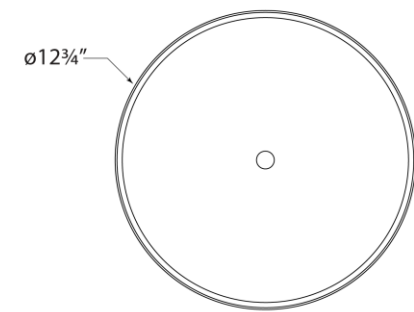

SPEC SHEET

Launceton Small Flush Mount

Item # CHC 4601AB-WG

Designer: Chapman & Myers

Height: 4"

Width: 12.75"

Canopy: 11.5" Round

Finishes: AB, AN, BZ, PN

Glass Options: WG

Socket: Dedicated LED

Wattage: 24w (2200lm)

Side View

Bottom View