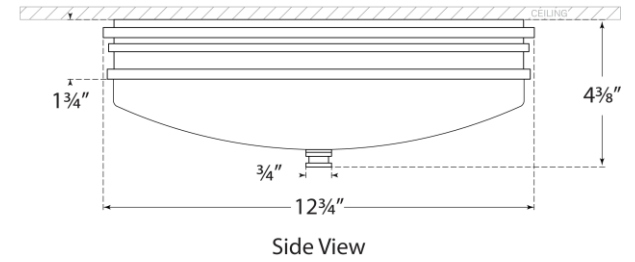

SPEC SHEET

Launceton Small Flush Mount

Item # CHC 4601AB-WG

Designer: Chapman & Myers

Height: 4"

Width: 12.75"

Canopy: 11.5" Round

Finishes: AB, AN, BZ, PN

Glass Options: WG

Socket: Dedicated LED

Wattage: 24w (2200lm)

Side View

Bottom View