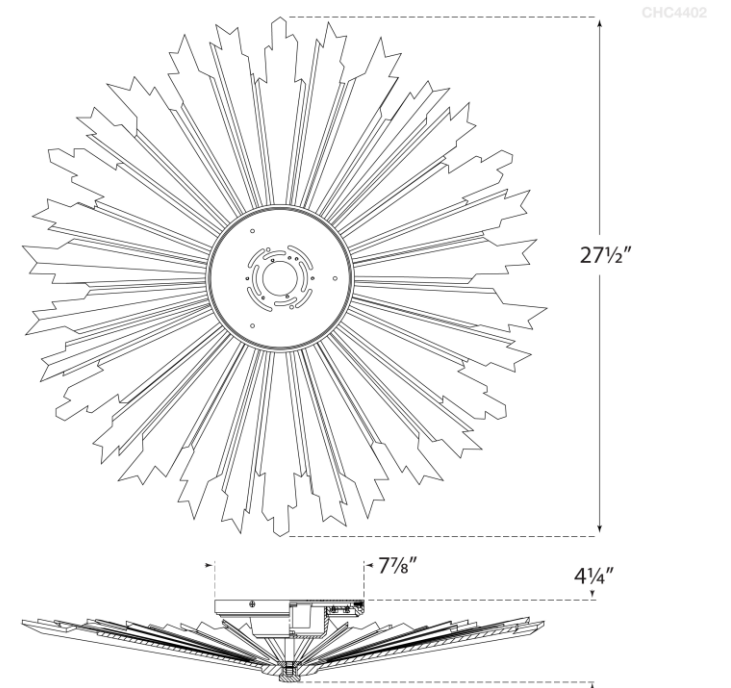

SPEC SHEET

Claymore Medium Flush Mount

Item # CHC 4402BSL

Designer: Chapman & Myers

Height: 4.25"

Width: 27.5"

Finishes: BSL, GI

Socket: Dedicated LED

Wattage: 15w (1750lm)

©EFC DESIGNS

circa LIGHTING®