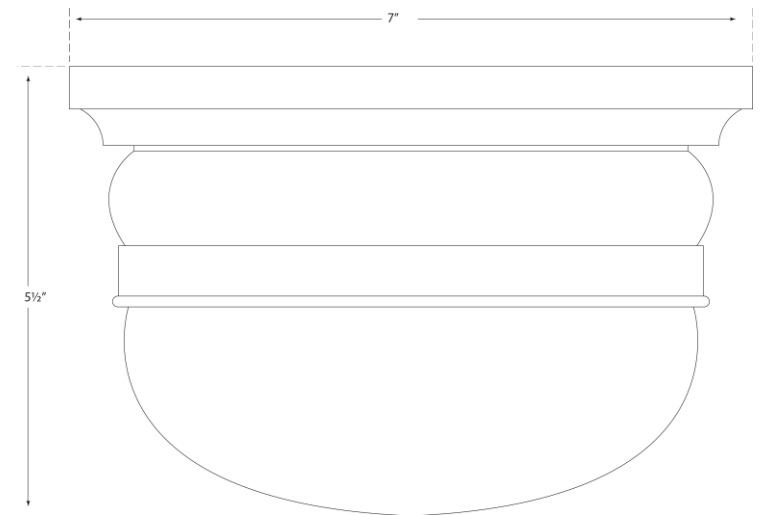

SPEC SHEET

Crown Small Flush Mount

Item # CHC 4201AB

Designer: E. F. Chapman

Height: 5.5"

Width: 7"

Finishes: AB, AN, BZ, PN

Glass Options: WG

Socket: E26 Keyless

Wattage: 60 B

©EFC DESIGNS

circa LIGHTING®