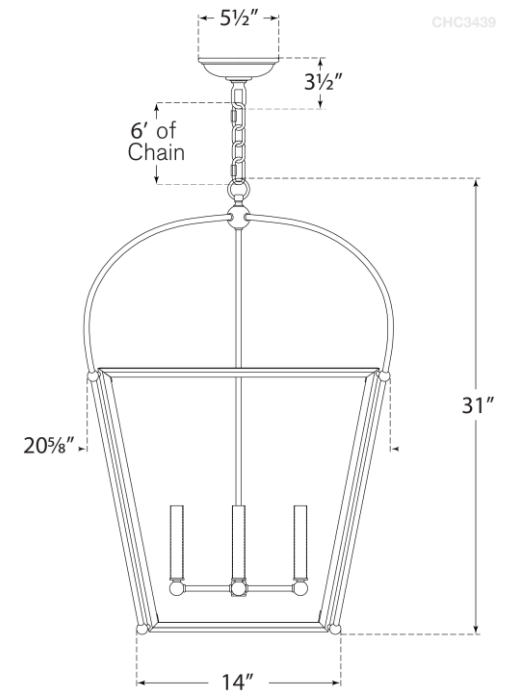

### Plantation Medium Square Lantern

Item # CHC 3439AB-CG

Designer: E. F. Chapman

Height: 31"

Width: 21"

Canopy: 5.5" Round

Finishes: AB, AN, BZ, PN

Glass Options: CG

Socket: 4 - E12 Candelabra

Wattage: 4 - 60 C

©EFC DESIGNS

circa LIGHTING®