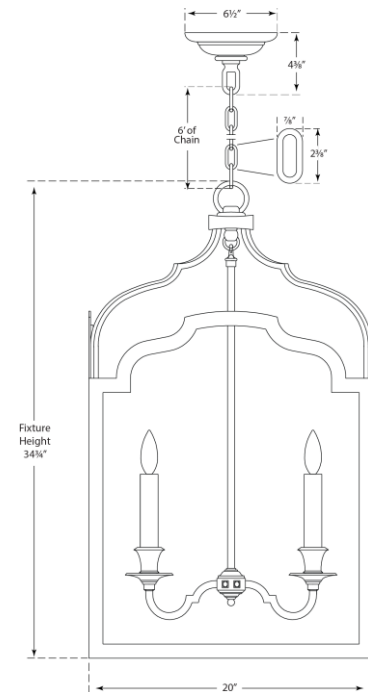

SPEC SHEET

Westminster Medium Lantern

Item # CHC 3436AB

Designer: E. F. Chapman

Height: 34.75"

Width: 20"

Canopy: 6.5" Round

Finishes: AB, BZ, PN

Glass Options: CG

Socket: 6 - E12 Candelabra

Wattage: 6 - 60 C

©EFC DESIGNS

circa LIGHTING®