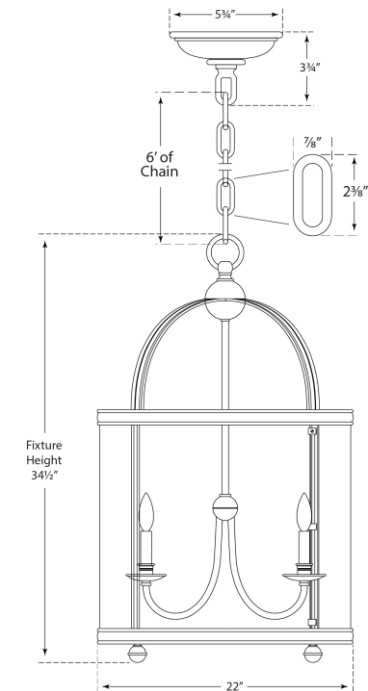

SPEC SHEET

Edwardian Arch Top Large Lantern

Item # CHC 3428AB

Designer: E. F. Chapman

Height: 34.5"

Width: 22"

Canopy: 5.75" Round

Finishes: AB, AN, BZ, PN

Glass Options: CG

Socket: 5 - E12 Candelabra

Wattage: 5 - 60 C

©EFC DESIGNS

circa LIGHTING®