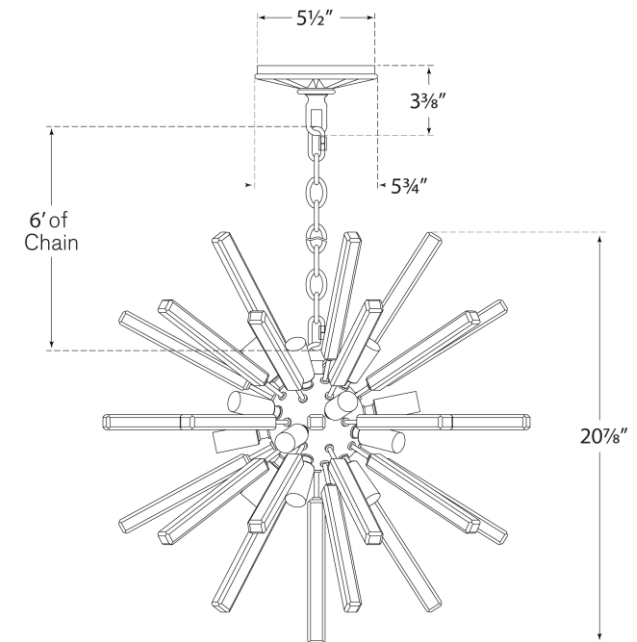

SPEC SHEET

Lawrence Small Sputnik Chandelier

Item # CHC 3111AI

Designer: Chapman & Myers

Height: 20"

Width: 20"

Canopy: 5.5" Round

Finishes: AI, G, PN

Socket: 20 - E12 Candelabra

Wattage: 20 - 40 B

©EFC DESIGNS

CHC3111