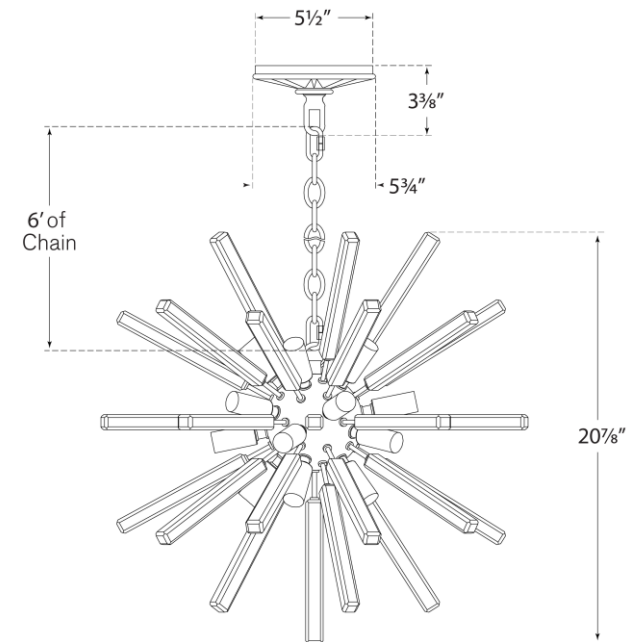

SPEC SHEET

Lawrence Small Sputnik Chandelier

Item # CHC 3111AI

Designer: Chapman & Myers

Height: 20"

Width: 20"

Canopy: 5.5" Round

Finishes: AI, G, PN

Socket: 20 - E12 Candelabra

Wattage: 20 - 40 B

©EFC DESIGNS

CHC3111

circa LIGHTING®