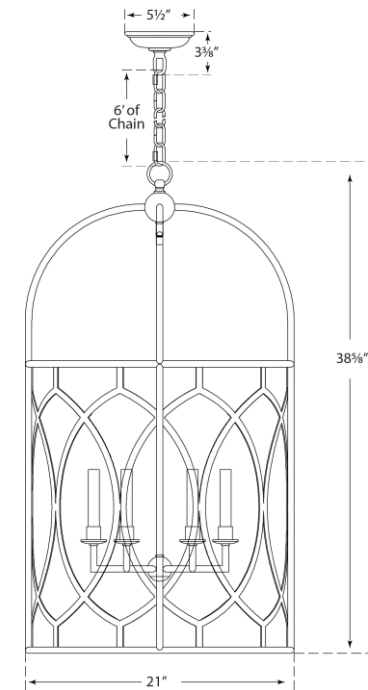

SPEC SHEET

Marquise Tall Lantern

Item # CHC 2536AI

Designer: Chapman & Myers

Fixture Height: 38.75"

Width: 21"

Canopy: 5.5" Round

Finishes: AI, BSL, GI

Socket: 6 - E12 Candelabra

Wattage: 6 - 60 B

©EFC DESIGNS

circa LIGHTING®