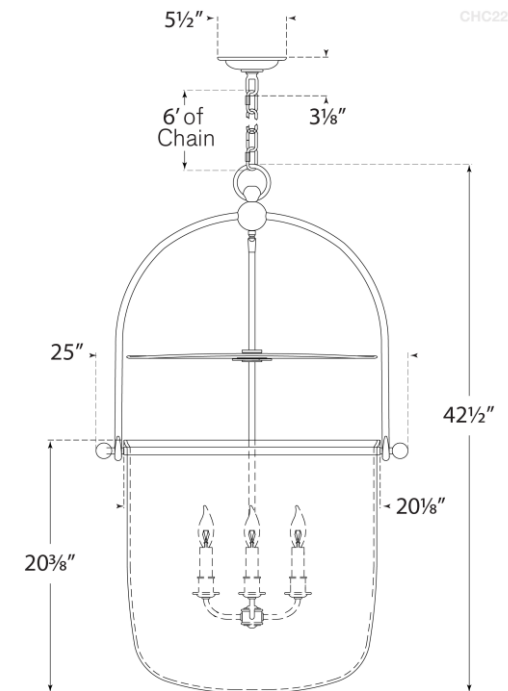

SPEC SHEET

Lorford Large Smoke Bell Lantern

Item # CHC 2271AI-MG

Designer: Chapman & Myers

Fixture Height: 42.5"

Width: 25"

Canopy: 5.5" Round

Finishes: AI, GI

Glass Options: MG

Socket: 4 - E12 Candelabra

Wattage: 4 - 60 C

©EFC DESIGNS

circa LIGHTING®