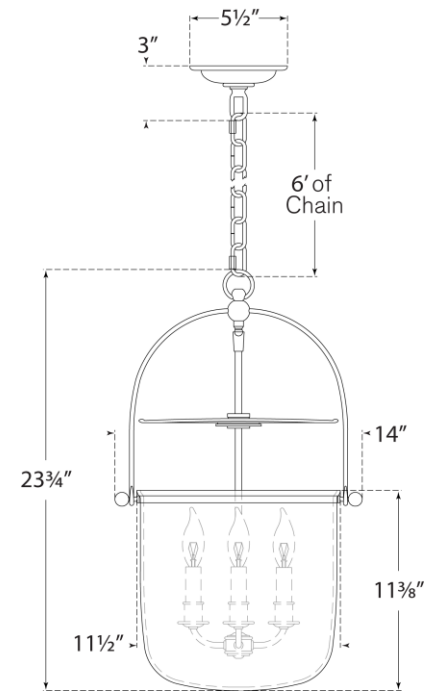

SPEC SHEET

Lorford Small Smoke Bell Lantern

Item # CHC 2269AI-MG

Designer: E. F. Chapman

Fixture Height: 23.75"

Width: 14"

Canopy: 5.5" Round

Finishes: AI, GI

Glass Options: MG

Socket: 4 - E12 Candelabra

Wattage: 4 - 60 C

©EFC DESIGNS

circa LIGHTING®