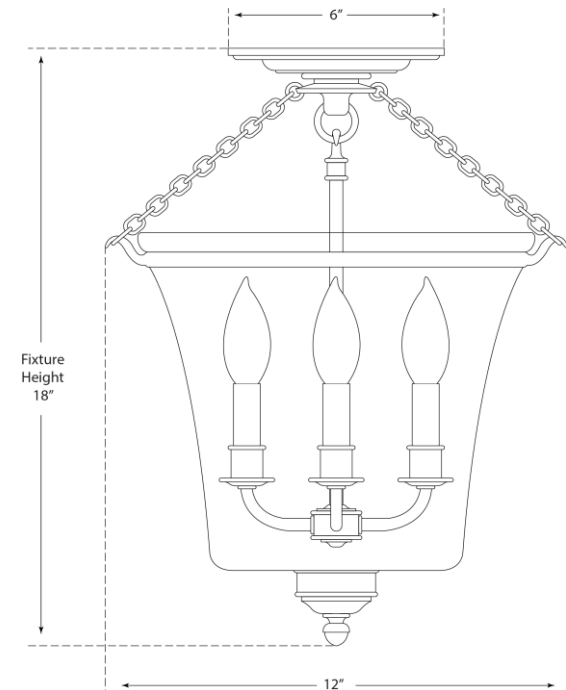

SPEC SHEET

Sussex Semi-Flush Bell Jar Lantern

Item # CHC 2209AB

Designer: E. F. Chapman

Height: 18"

Width: 12"

Canopy: 6" Round

Finishes: AB, AN, BZ, PN

Glass Options: CG

Socket: 4 - E12 Candelabra

Wattage: 4 - 60 C

©EFC DESIGNS

circa LIGHTING®