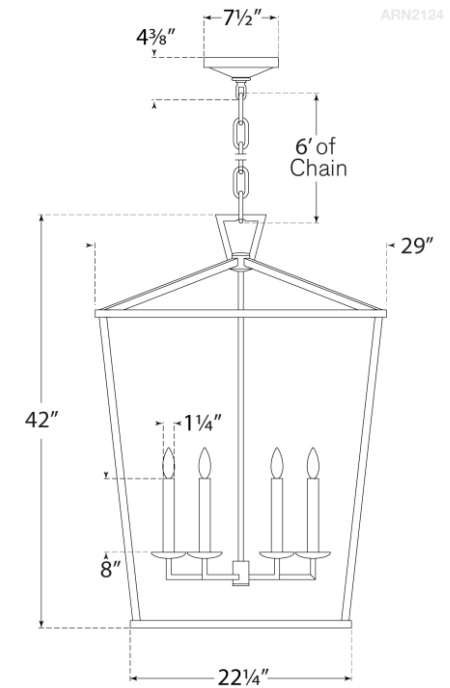

## Darlana Extra Large Lantern

Item # CHC 2177AI

Designer: Chapman & Myers

Fixture Height: 42"

Width: 29"

Canopy: 7.5" Round

Finishes: AI, GI, PN

Socket: 6 - E12 Candelabra

Wattage: 6 - 60 C

©EFC DESIGNS

circa LIGHTING®