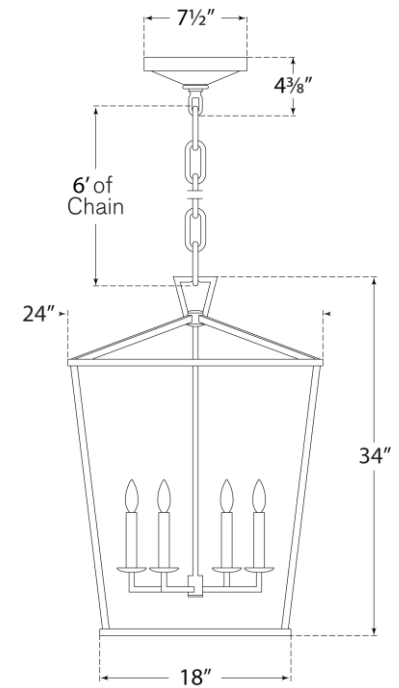

SPEC SHEET

Darlana Large Lantern

Item # CHC 2176AI

Designer: E. F. Chapman

Height: 34"

Width: 24"

Canopy: 7.5" Round

Finishes: AI, GI, PN

Socket: 6 - E12 Candelabra

Wattage: 6 - 60 C

©EFC DESIGNS

circa LIGHTING®