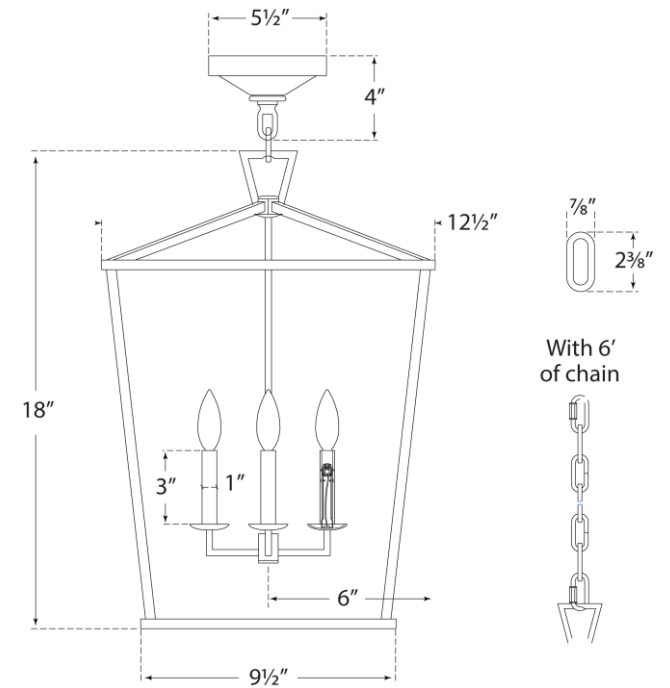

SPEC SHEET

Darlana Small Lantern

Item # CHC 2164AI

Designer: E. F. Chapman

Height: 18"

Width: 12.5"

Canopy: 5.5" Round

Finishes: AI, GI, PN

Socket: 4 - E12 Candelabra

Wattage: 4 - 60 C

©EFC DESIGNS

circa LIGHTING®