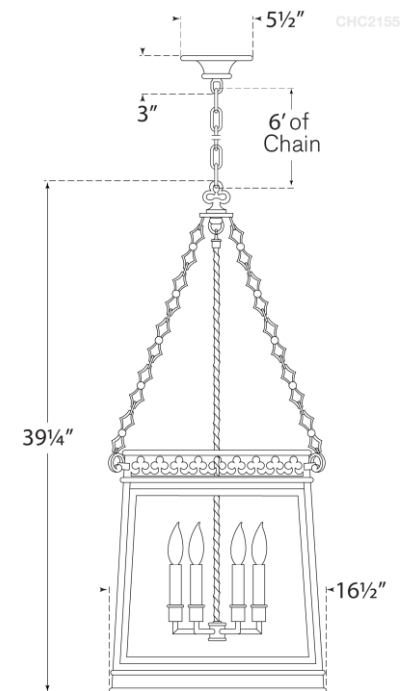

## Clover Square Lantern

Item # CHC 2155AI

Designer: E. F. Chapman

Height: 39.25"

Width: 16.5"

Canopy: 5.5" Round

Finishes: AI

Glass Options: CG

Socket: 6 - E12 Candelabra

Wattage: 6 - 60 C

©EFC DESIGNS

circa LIGHTING®