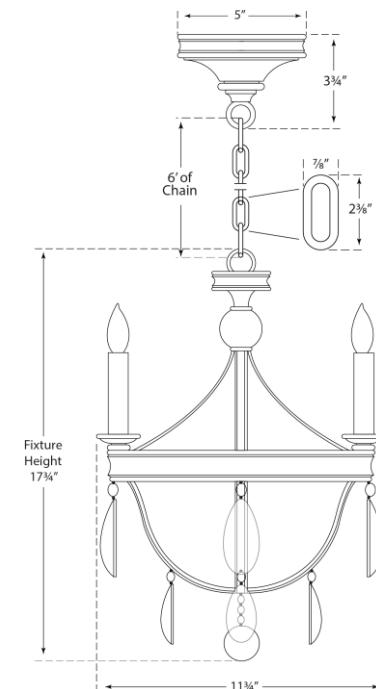

SPEC SHEET

Devon Mini Glass Bowl Chandelier

Item # CHC 2138GI-CG

Designer: Chapman & Myers

Height: 17"

Width: 11"

Canopy: 5" Round

Finishes: GI, PN

Glass Options: CG

Socket: 4 - E12 Candelabra

Wattage: 4 - 60 C

Note: French Wired

©EFC DESIGNS

circa LIGHTING®