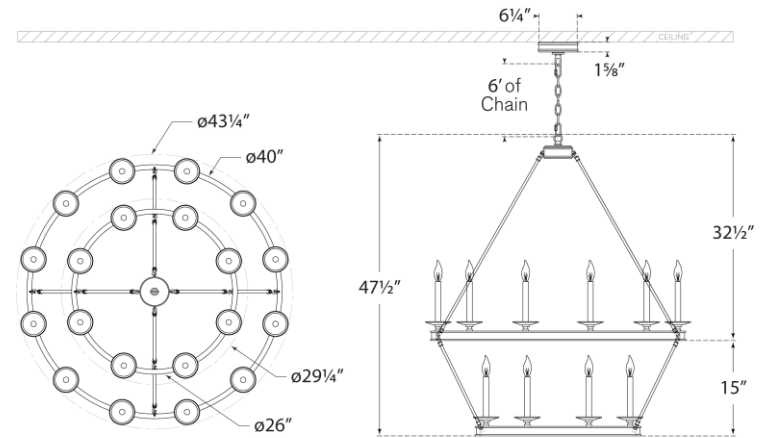

## Launceton Large Two Tiered Chandelier

Item # CHC 1607AB

Designer: Chapman & Myers

Height: 47.5"

Width: 43.25"

Canopy: 6" Round

Finishes: AB, BZ, PN

Socket: 20 - E12 Candelabra

Wattage: 20 - 40 C

Top View

Front View