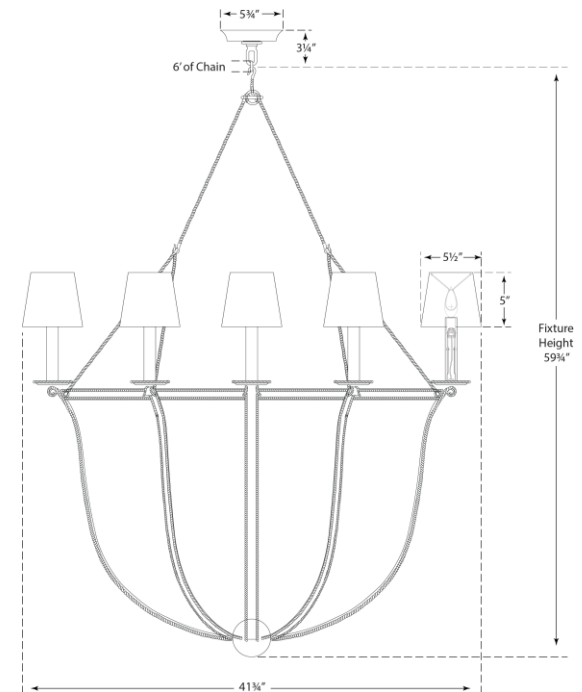

SPEC SHEET

Lancaster Chandelier

Item # CHC 1577AI-NP

Designer: Chapman & Myers

Height: 58"

Width: 41.5"

Canopy: 5.75" Round

Finishes: AI, GI, OW

Shade Treatments: NP

Shade Details: 4" x 5.5" x 5"

Socket: 8 - E12 Candelabra

Wattage: 8 - 40 B

Note: French Wired

©EFC DESIGNS

circa LIGHTING®