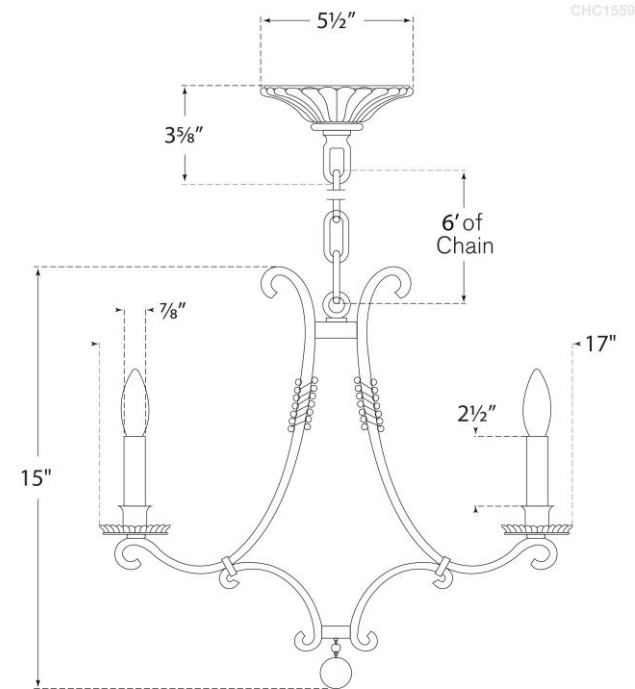

SPEC SHEET

Oslo Mini Chandelier

Item # CHC 1559BSL-CG

Designer: Chapman & Myers

Fixture Height: 15"

Width: 17"

Canopy: 5.5" Round

Finishes: BSL, GI

Trim Options: CG

Socket: 5 - E12 Candelabra

Wattage: 5 - 60 C

©EFC DESIGNS

circa LIGHTING®