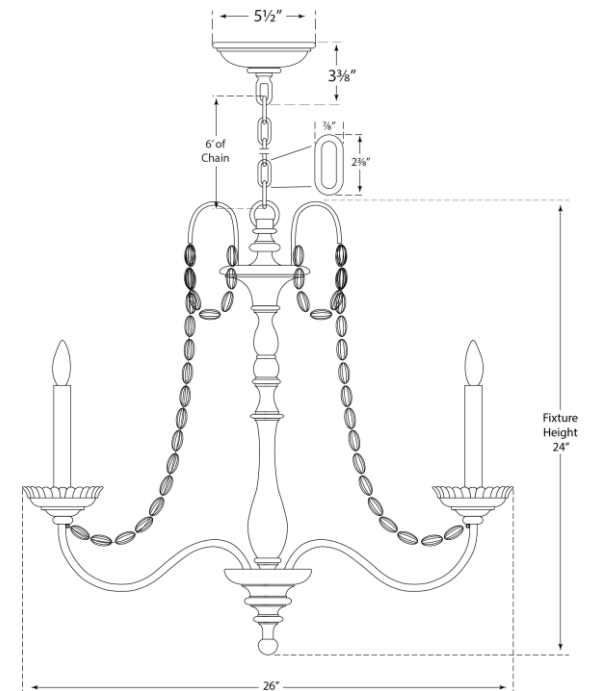

### Flanders Small Chandelier

Item # CHC 1543BW-SG

Designer: Chapman & Myers

Height: 24"

Width: 26"

Canopy: 5.5" Round

Finishes: BW

Trim Options: SG

Socket: 8 - E12 Candelabra

Wattage: 8 - 60 C

©EFC DESIGNS

circa LIGHTING®