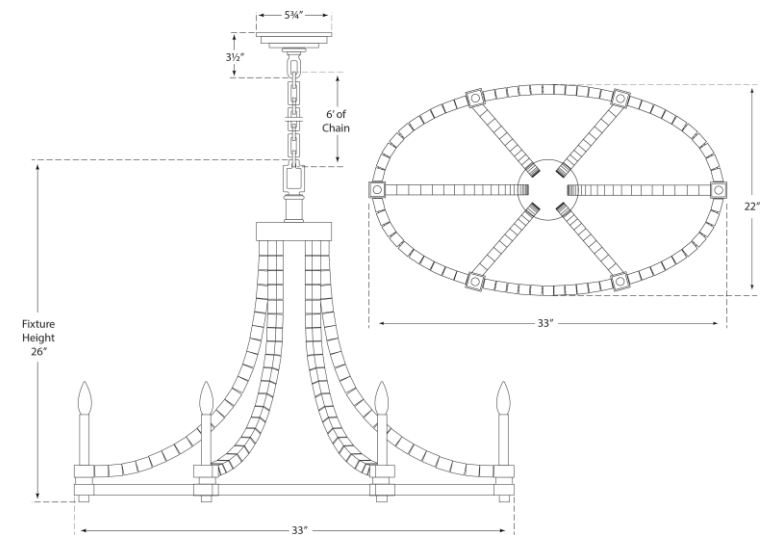

## Crystal Cube Oval Flatline Chandelier

Item # CHC 1536AB

Designer: Chapman & Myers

Height: 26"

Width: 20 x 33"

Canopy: 5.75" Square

Finishes: AB

Socket: 6 - E12 Candelabra

Wattage: 6 - 60 C

©EFC DESIGNS

circa LIGHTING®