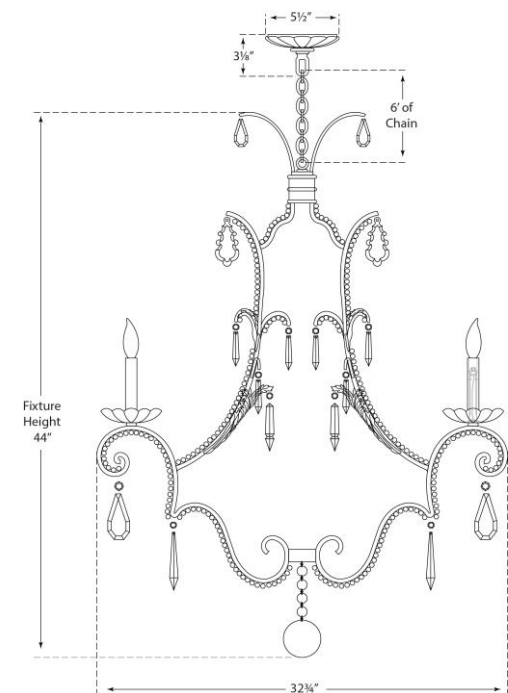

### Middleton 6-Light Chandelier

Item # CHC 1501BSL

Designer: Chapman & Myers

Height: 44"

Width: 32.75"

Canopy: 5.5" Round

Finishes: BSL, GI

Trim Options: CG

Socket: 6 - E12 Candelabra

Wattage: 6 - 60 C

Note: French Wired

©EFC DESIGNS

circa LIGHTING®