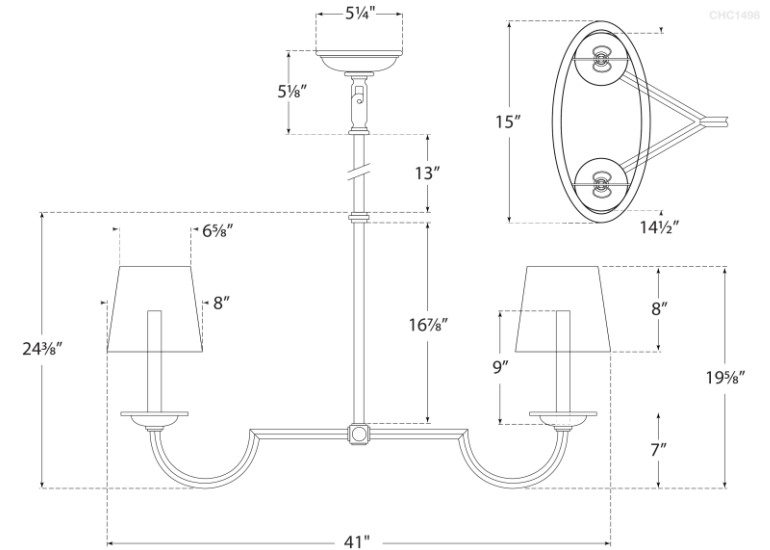

## Flemish Large Linear Chandelier

Item # CHC 1498AI-NP

Designer: Chapman & Myers

Height: 42.5"

Min. Custom Height: 29"

Width: 41"

Canopy: 5.5" Round

Finishes: AI, GI

Shade Treatments: NP

Shade Details: 15" x 16.5" x 8" Oval

Socket: 4 - E12 Candelabra

Wattage: 4 - 60 B

Note: Custom Height Available | Sloped Ceiling Kit Included

©EFC DESIGNS

circa LIGHTING®