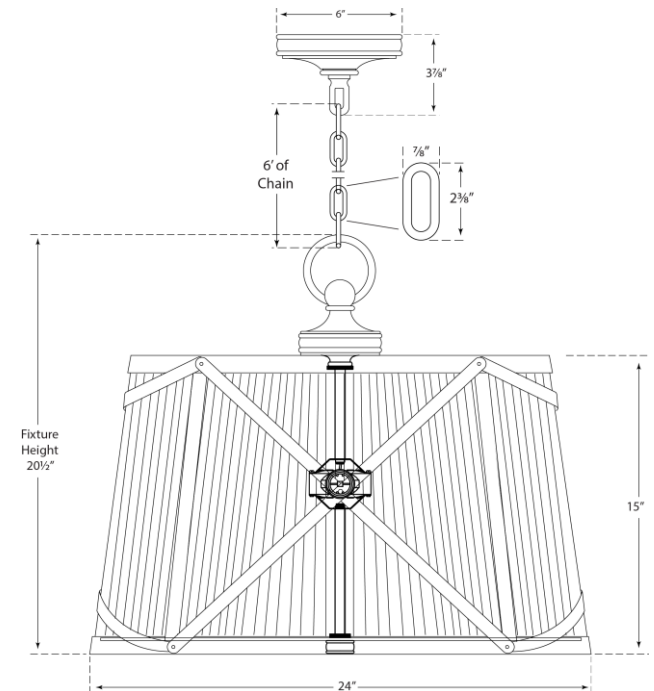

### Grosvenor Large Single Hanging Shade

Item # CHC 1483AB-L

Designer: Chapman & Myers

O/A Height: 24"

Fixture Height: 20.5"

Width: 24"

Canopy: 6" Round

Finishes: AB, AN, BZ, PN

Shade Treatments: L

Shade Details: 20" x 24" x 15"

Socket: 3 - E26 Keyless

Wattage: 3 - 60 A

©EFC DESIGNS

circa LIGHTING®