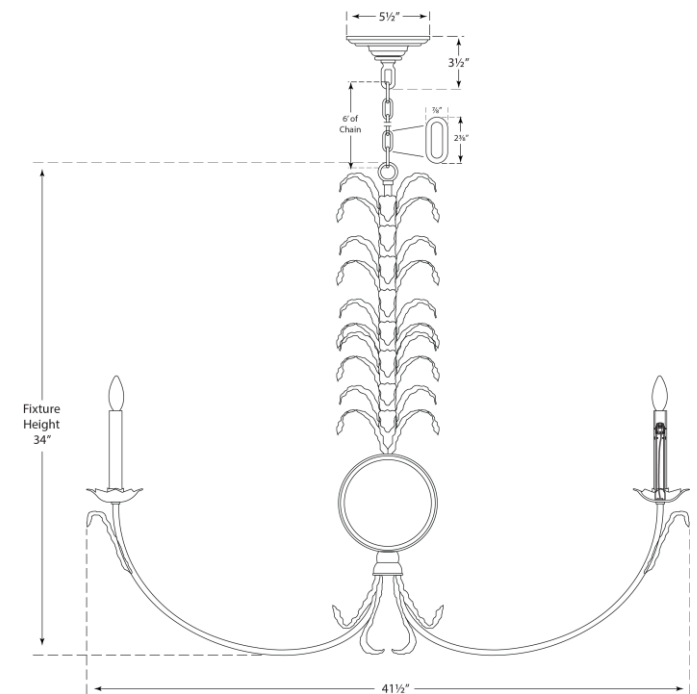

### Gramercy Large Chandelier

Item # CHC 1474GI-NP

Designer: Chapman & Myers

Height: 34"

Width: 41.5"

Canopy: 5.75" Round

Finishes: GI

Shade Treatments: NP

Socket: 8 - E12 Candelabra

Wattage: 8 - 40 B

©EFC DESIGNS

circa LIGHTING®