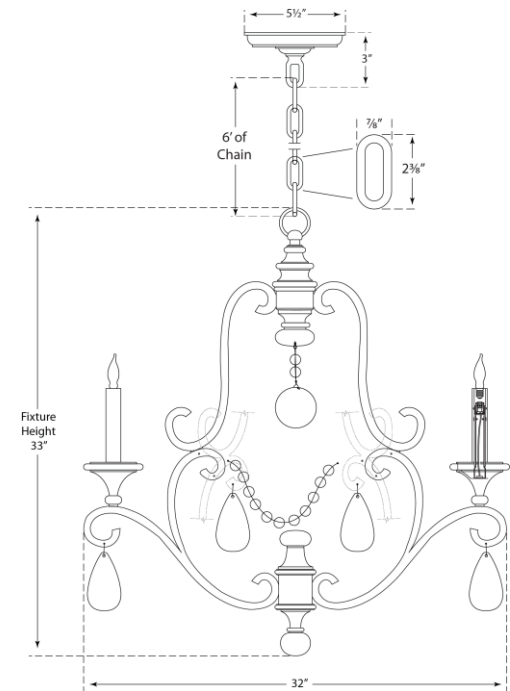

SPEC SHEET

Piedmont Chandelier

Item # CHC 1420GI-SG

Designer: Chapman & Myers

Height: 33"

Width: 32"

Canopy: 5.5" Round

Finishes: AI, GI

Trim Options: SG

Socket: 6 - E12 Candelabra

Wattage: 6 - 60 C

Note: French Wired / CHS104NP Shade Sold Separately
Use 40 Watt Frosted Type "B" with Clip On Shade

©EFC DESIGNS

circa LIGHTING®