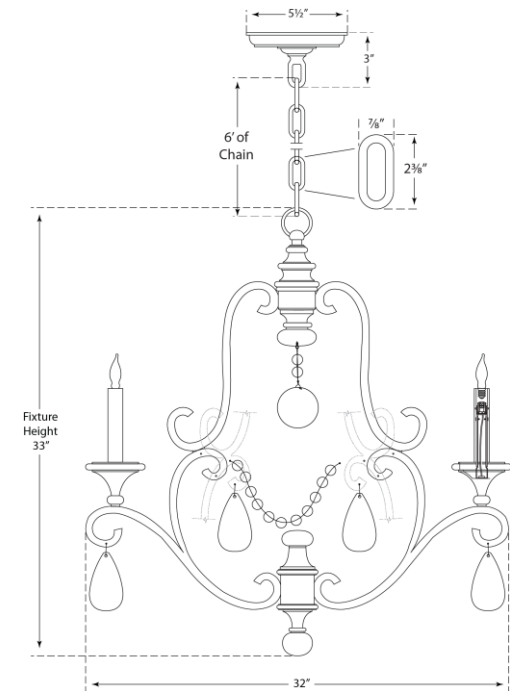

SPEC SHEET

Piedmont Chandelier

Item # CHC 1420AI-SG

Designer: E. F. Chapman

Height: 33"

Width: 32"

Canopy: 5.5" Round

Finishes: AI, GI

Trim Options: SG

Socket: 6 - E12 Candelabra

Wattage: 6 - 60 C

Note: French Wired / CHS104NP Shade Sold Separately
Use 40 Watt Frosted Type "B" with Clip On Shade

©EFC DESIGNS

circa LIGHTING®