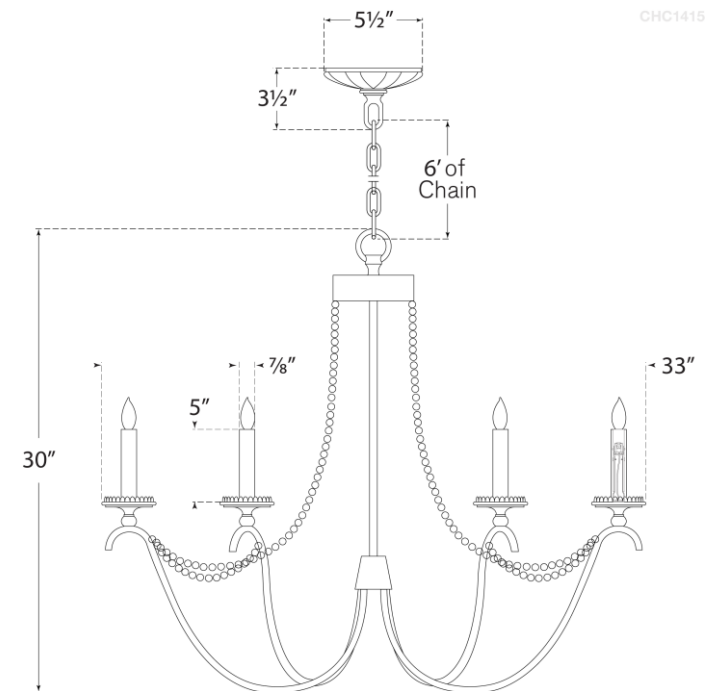

SPEC SHEET

Marigot Medium Chandelier

Item # CHC 1415AB-SG

Designer: Chapman & Myers

Height: 30"

Width: 33"

Canopy: 5.5" Round

Finishes: AB, R

Trim Options: SG, WD

Socket: 6 - E12 Candelabra

Wattage: 6 - 60 C

©EFC DESIGNS

circa LIGHTING®