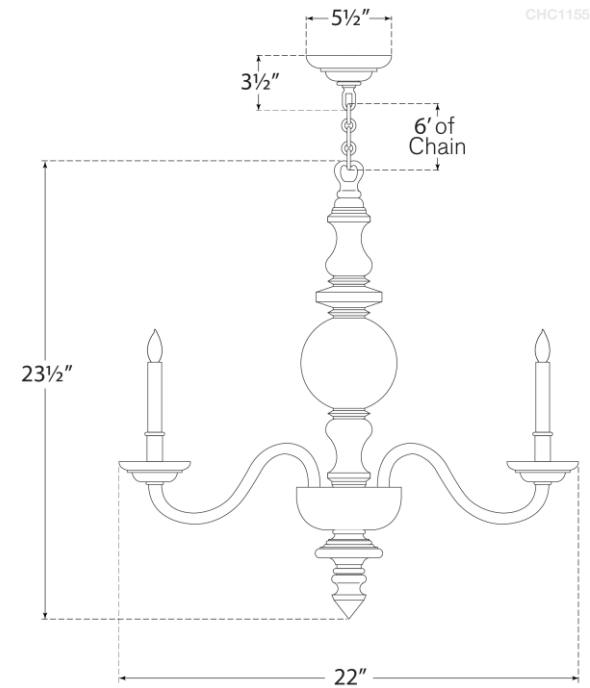

SPEC SHEET

George II Small Chandelier

Item # CHC 1155Q

Designer: Chapman & Myers

Height: 23.5"

Width: 22"

Canopy: 5.5" Round

Finishes: CG/PN, Q

Socket: 6 - E12 Candelabra

Wattage: 6 - 60 C

Note: Assembly Required

©EFC DESIGNS

circa LIGHTING®