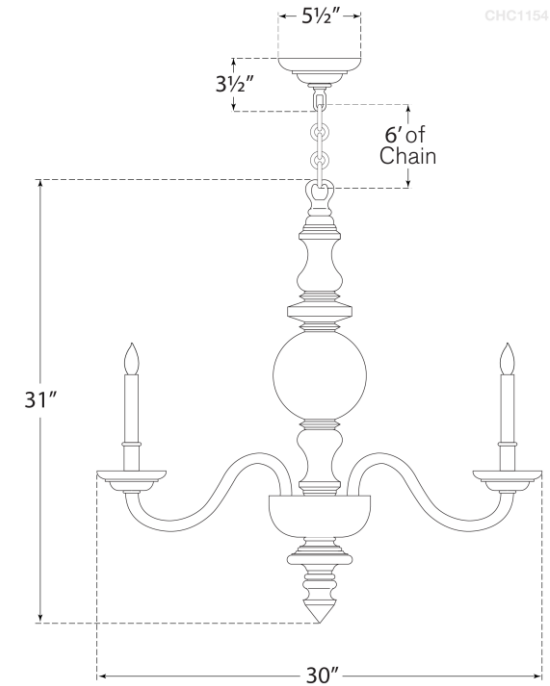

SPEC SHEET

George II Large Chandelier

Item # CHC 1154Q

Designer: Chapman & Myers

Height: 31"

Width: 30"

Canopy: 5.5" Round

Finishes: CG/PN, Q

Socket: 6 - E12 Candelabra

Wattage: 6 - 60 C

Note: Assembly Required

©EFC DESIGNS

circa LIGHTING®