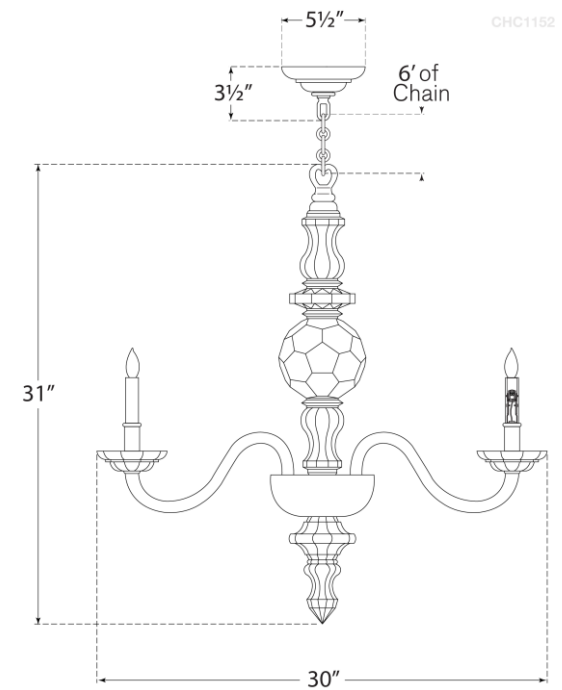

SPEC SHEET

George II Large Faceted Chandelier

Item # CHC 1152CG/PN

Designer: Chapman & Myers

Height: 31"

Width: 30"

Canopy: 5.5" Round

Finishes: CG/PN

Socket: 6 - E12 Candelabra

Wattage: 6 - 60 C

Note: Assembly Required

©EFC DESIGNS

circa LIGHTING®